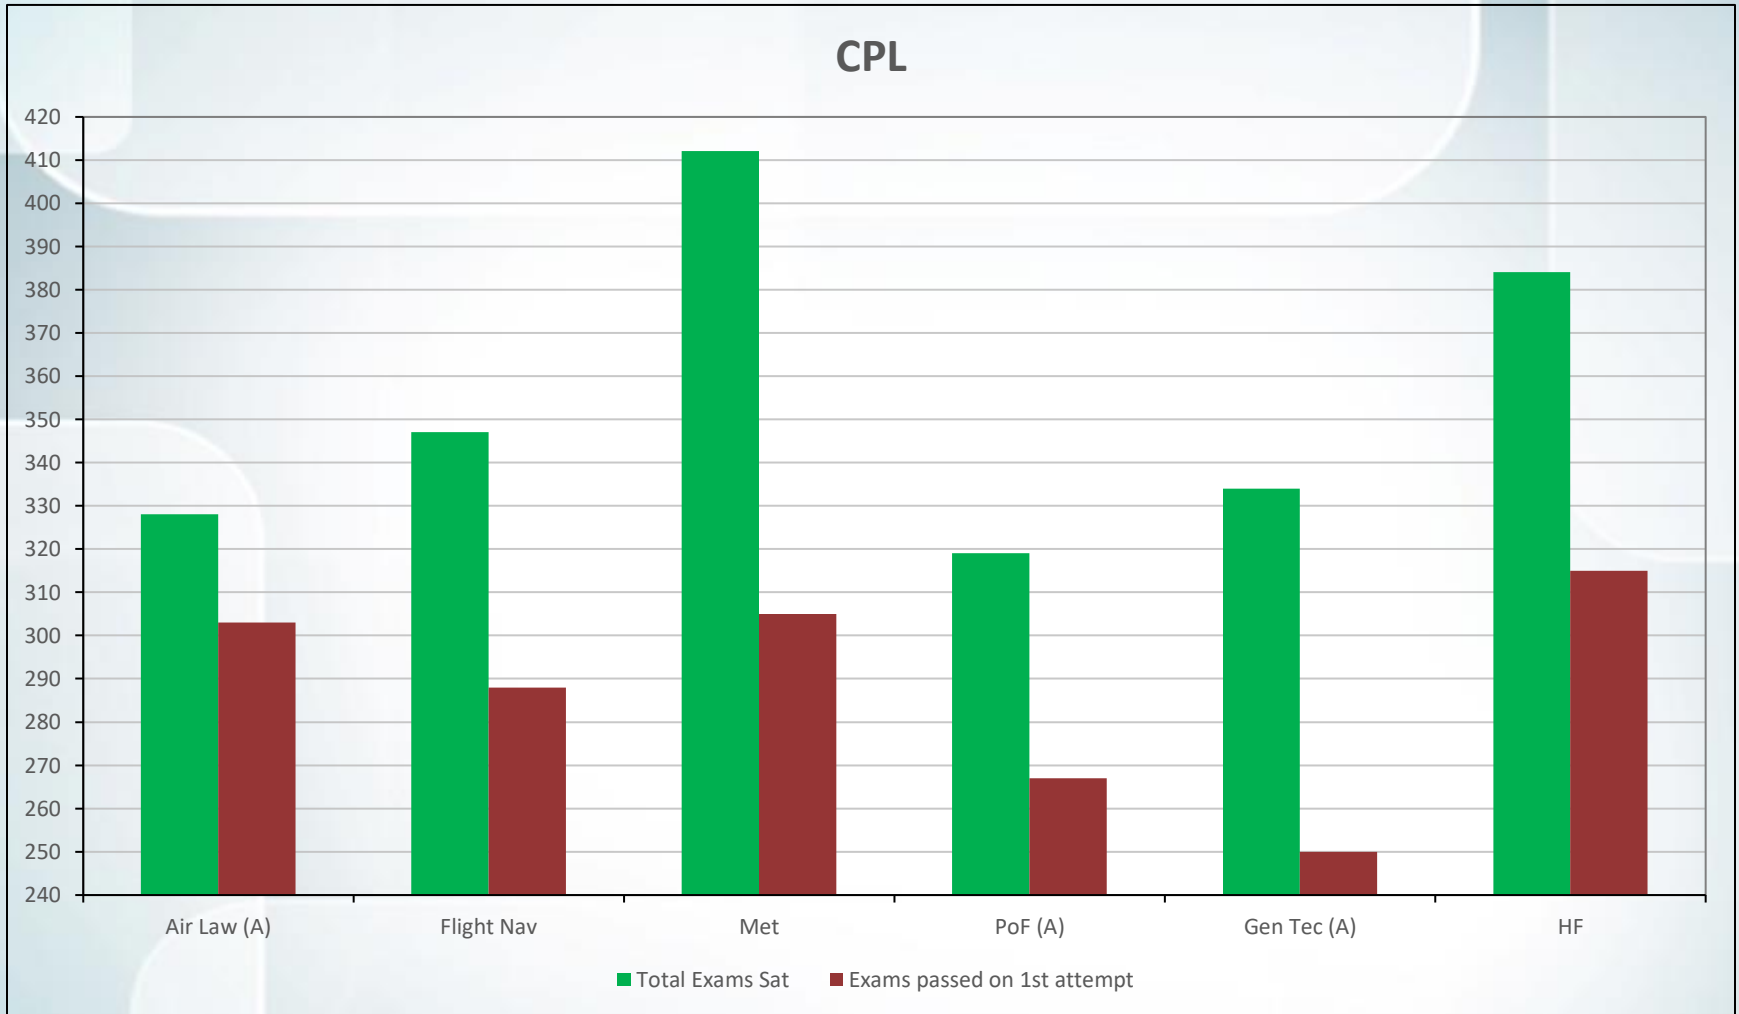

1 JANUARY – 31 DECEMBER 2022

PPL

* Total Exams Sat

* Exams Passed on 1st Attempt

CPL EXAMS PASSED ON 1ST ATTEMPT 1 JANUARY – 31 DECEMBER 2022

* Total Exams Sat

* Exams Passed on 1st Attempt

ATPL EXAMS PASSED ON 1ST ATTEMPT 1 JANUARY – 31 DECEMBER 2022

ATPL

* Total Exams Sat

* Exams Passed on 1st Attempt

IR & BTK EXAMS PASSED ON 1ST ATTEMPT 1 JANUARY – 31 DECEMBER 2022

IR & BTK

* Total Exams Sat

* Exams Passed on 1st Attempt

HELICOPTER EXAMS PASSED ON 1ST ATTEMPT 1 JANUARY – 31 DECEMBER 2022