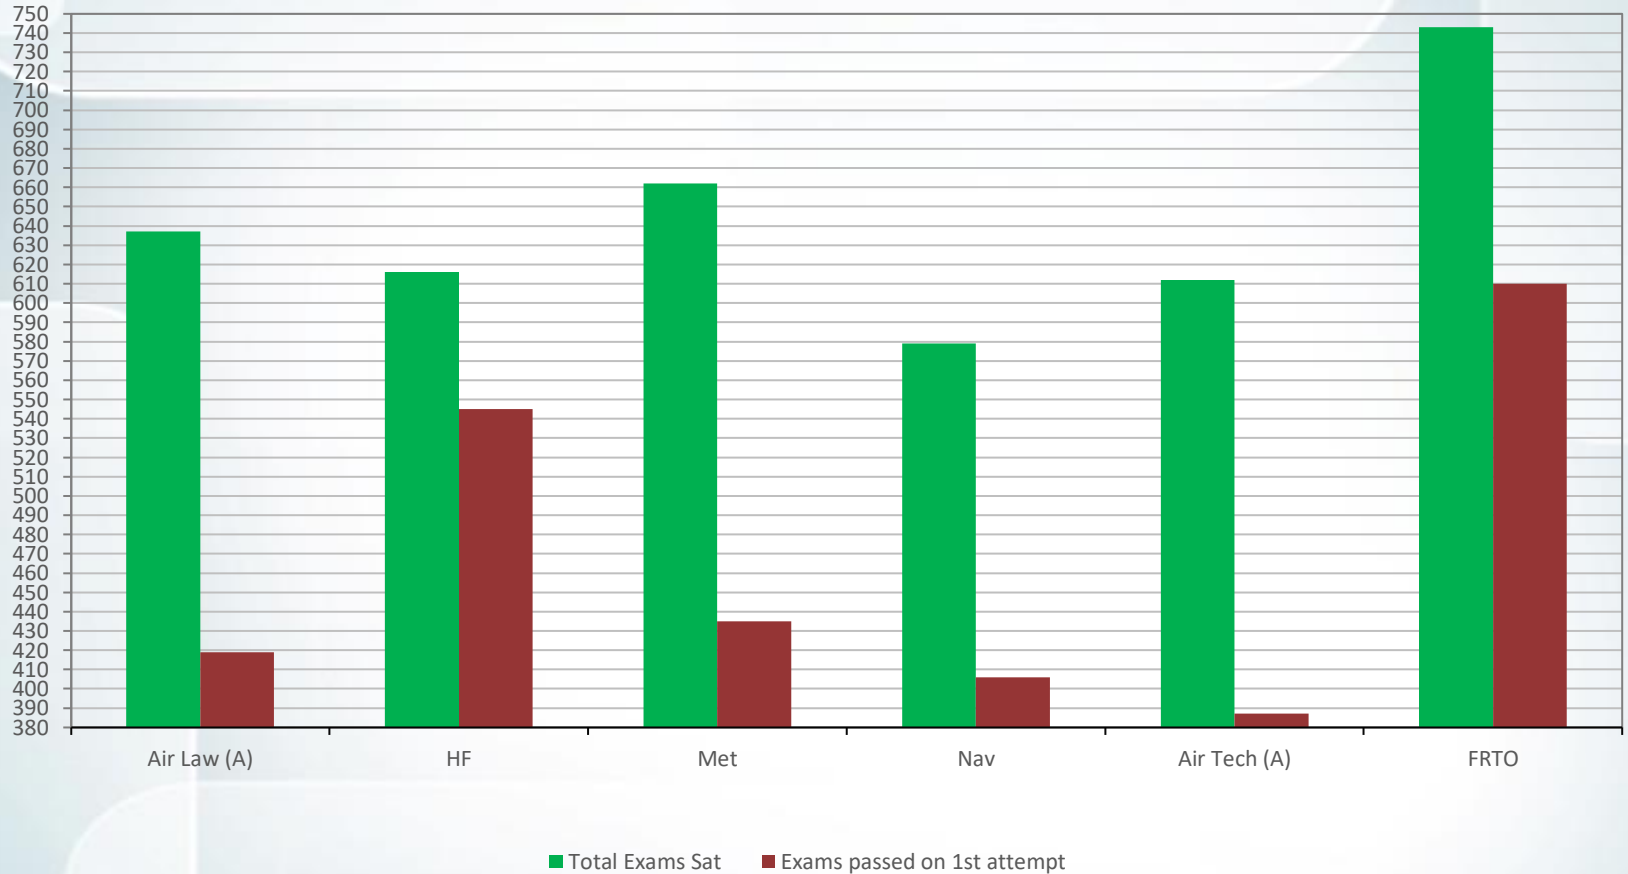

NATIONAL AVERAGE ATPL EXAM RESULTS 1 JANUARY – 31 DECEMBER 2022

* Average mark
* % pass rate

NATIONAL AVERAGE IR & BTK EXAM RESULTS 1 JANUARY – 31 DECEMBER 2022

IR & BTK

* Average mark

* % pass rate

PPL EXAMS PASSED ON 1ST ATTEMPT

1 JANUARY – 31 DECEMBER 2022

PPL

* Total Exams Sat

* Exams Passed on 1st Attempt

CPL EXAMS PASSED ON 1ST ATTEMPT 1 JANUARY – 31 DECEMBER 2022

* Total Exams Sat

* Exams Passed on 1st Attempt

ATPL EXAMS PASSED ON 1ST ATTEMPT 1 JANUARY – 31 DECEMBER 2022