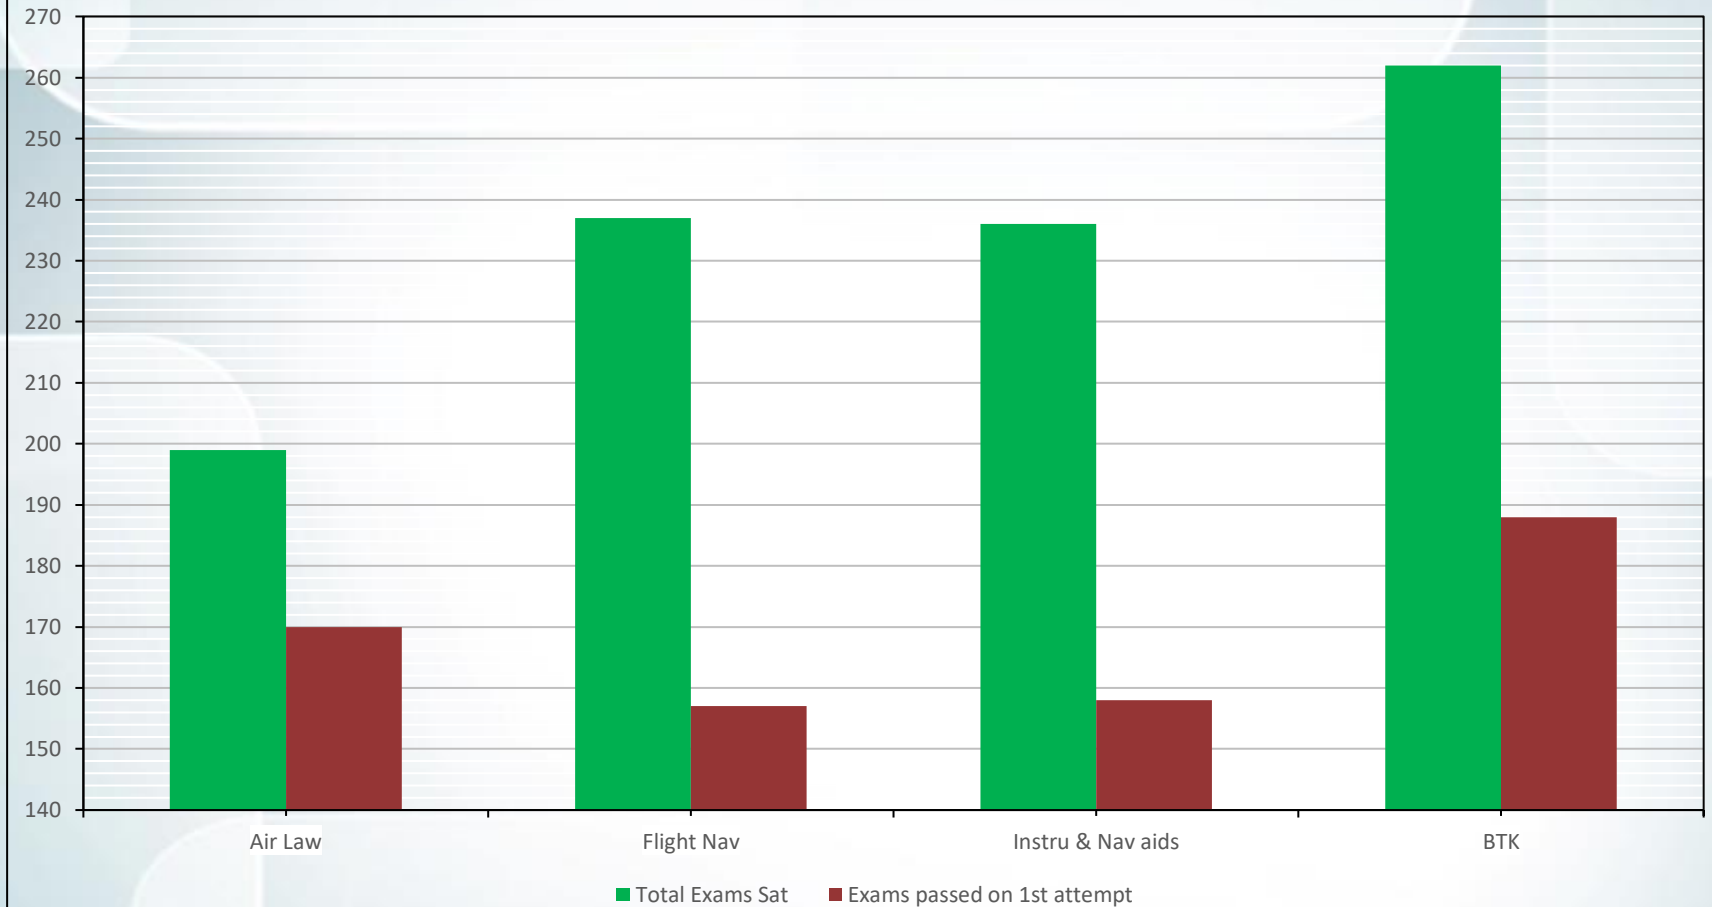

ATPL

* Total Exams Sat

* Exams Passed on 1st Attempt

IR & BTK EXAMS PASSED ON 1ST ATTEMPT 1 JANUARY – 31 DECEMBER 2022

IR & BTK

* Total Exams Sat

* Exams Passed on 1st Attempt

HELICOPTER EXAMS PASSED ON 1ST ATTEMPT 1 JANUARY – 31 DECEMBER 2022

* Total Exams Sat

* Exams Passed on 1st Attempt

SUMMARY OF FLIGHT TESTS

CPL, IR, B Cat & C Cat

1 JANUARY – 31 DECEMBER 2022

Notes:

1. The numbers are for the Jan – Dec 2022 period only; ‘total tests’ do not include any retests from the previous period.