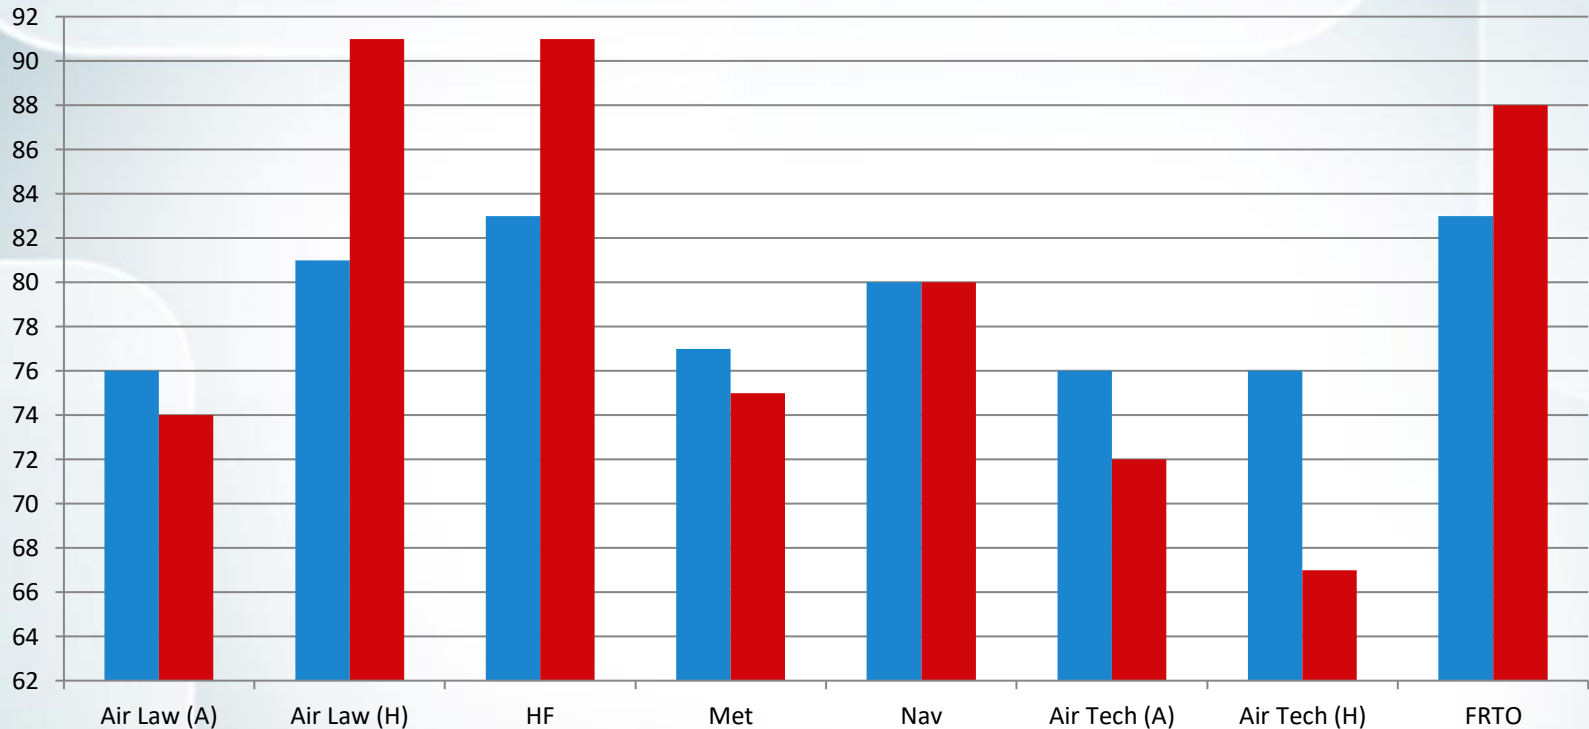

NATIONAL AVERAGE PPL EXAM RESULTS 1 JANUARY – 31 DECEMBER 2022

PPL

* Average mark

* % pass rate