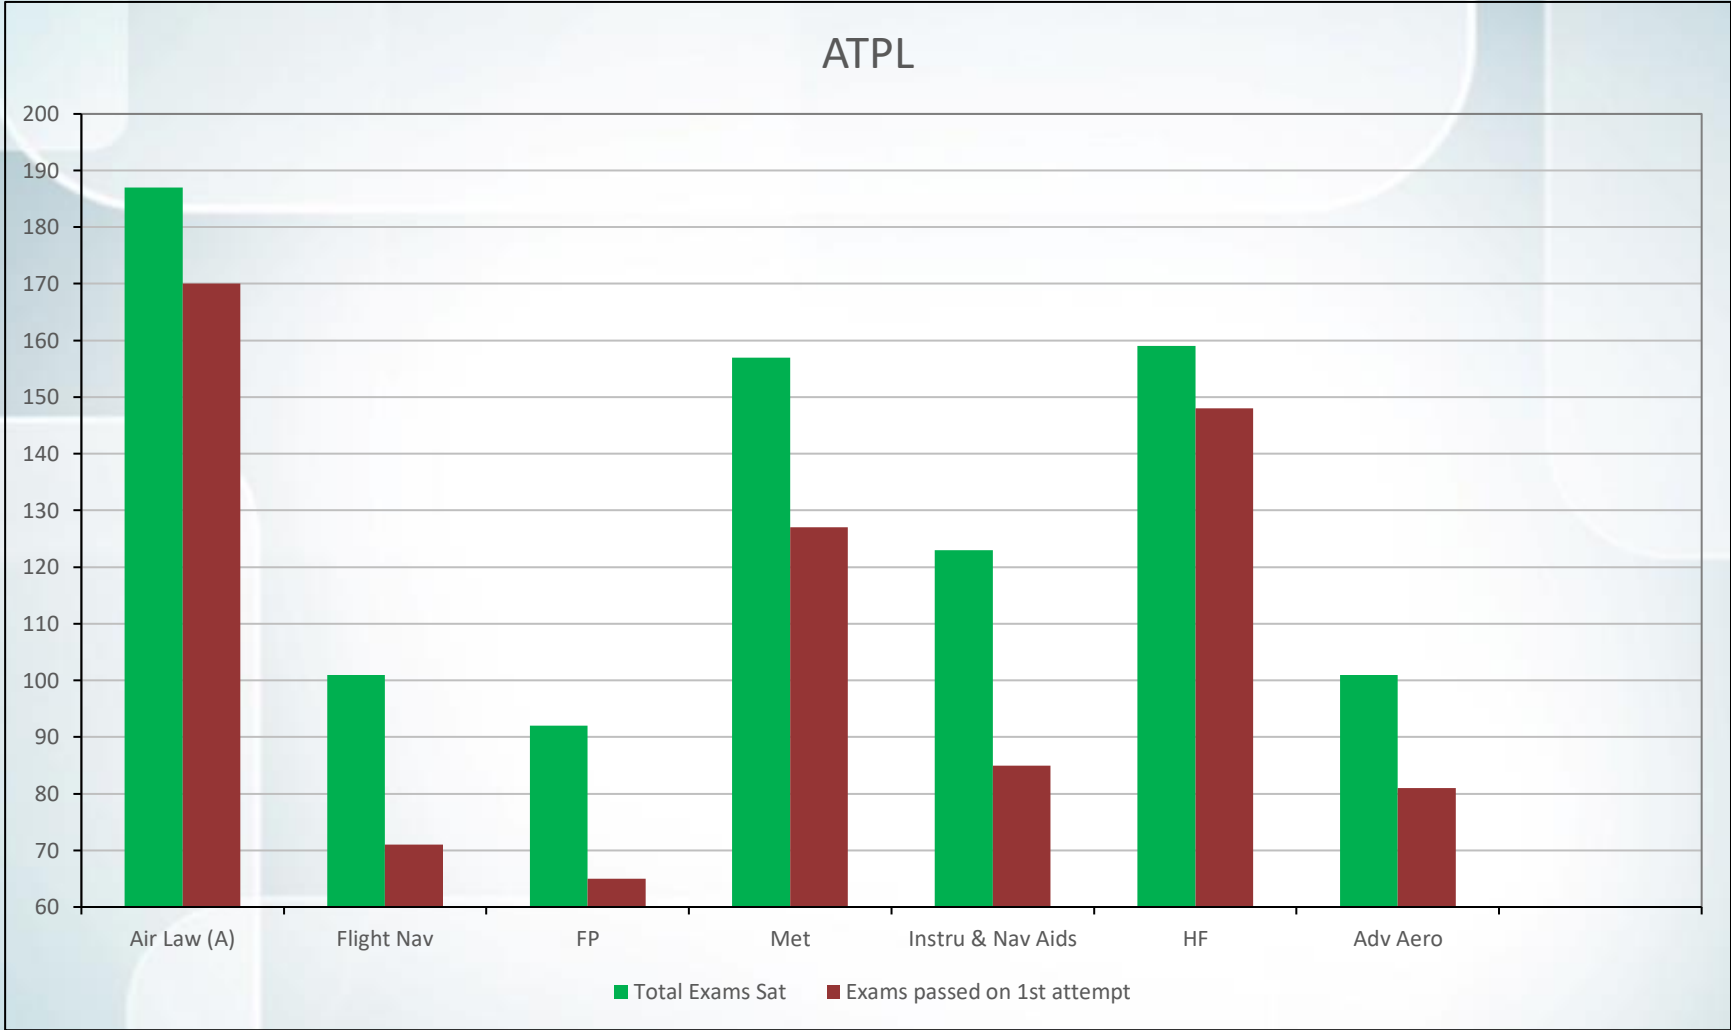

1 JANUARY – 31 DECEMBER 2022

PPL

* Total Exams Sat

* Exams Passed on 1st Attempt

CPL EXAMS PASSED ON 1ST ATTEMPT 1 JANUARY – 31 DECEMBER 2022

* Total Exams Sat

* Exams Passed on 1st Attempt

ATPL EXAMS PASSED ON 1ST ATTEMPT 1 JANUARY – 31 DECEMBER 2022

ATPL

* Total Exams Sat

* Exams Passed on 1st Attempt

IR & BTK EXAMS PASSED ON 1ST ATTEMPT 1 JANUARY – 31 DECEMBER 2022

IR & BTK

* Total Exams Sat

* Exams Passed on 1st Attempt

HELICOPTER EXAMS PASSED ON 1ST ATTEMPT 1 JANUARY – 31 DECEMBER 2022

* Total Exams Sat

* Exams Passed on 1st Attempt

SUMMARY OF FLIGHT TESTS

CPL, IR, B Cat & C Cat

1 JANUARY – 31 DECEMBER 2022

Notes:

1. The numbers are for the Jan – Dec 2022 period only; ‘total tests’ do not include any retests from the previous period.