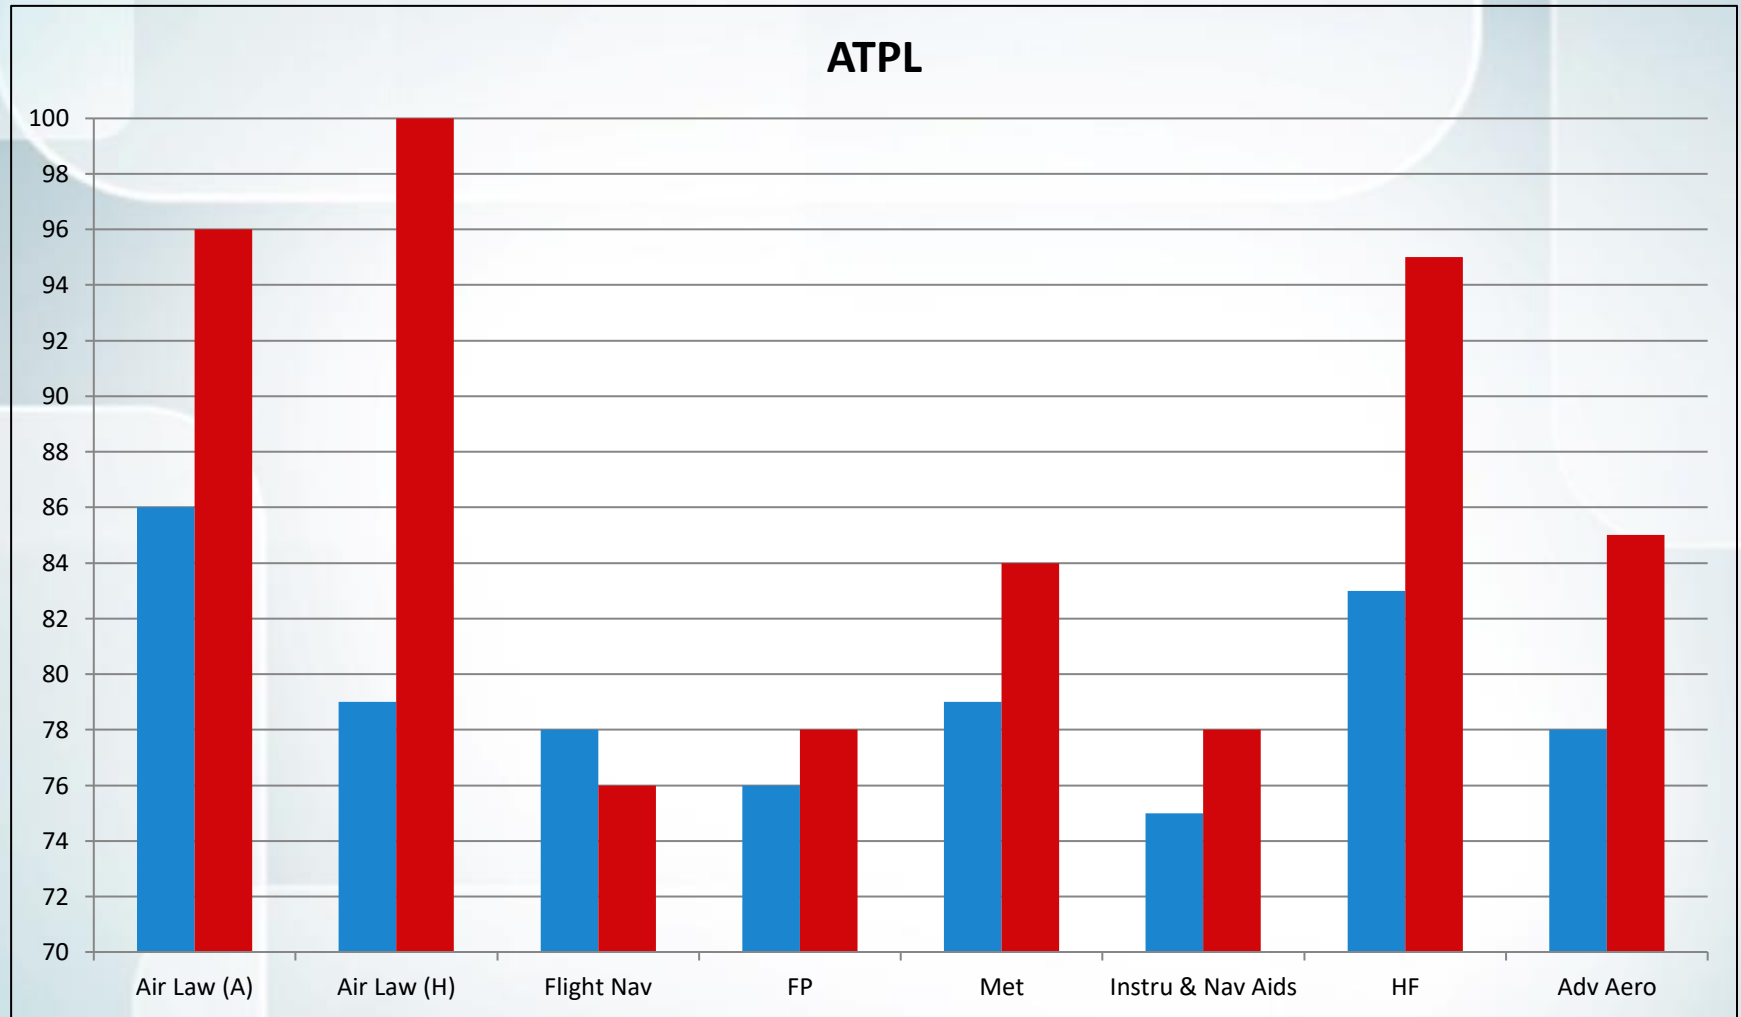

NATIONAL AVERAGE ATPL EXAM RESULTS 1 JANUARY – 31 DECEMBER 2022

* Average mark
* % pass rate

NATIONAL AVERAGE IR & BTK EXAM RESULTS 1 JANUARY – 31 DECEMBER 2022

IR & BTK

* Average mark

* % pass rate

PPL EXAMS PASSED ON 1ST ATTEMPT