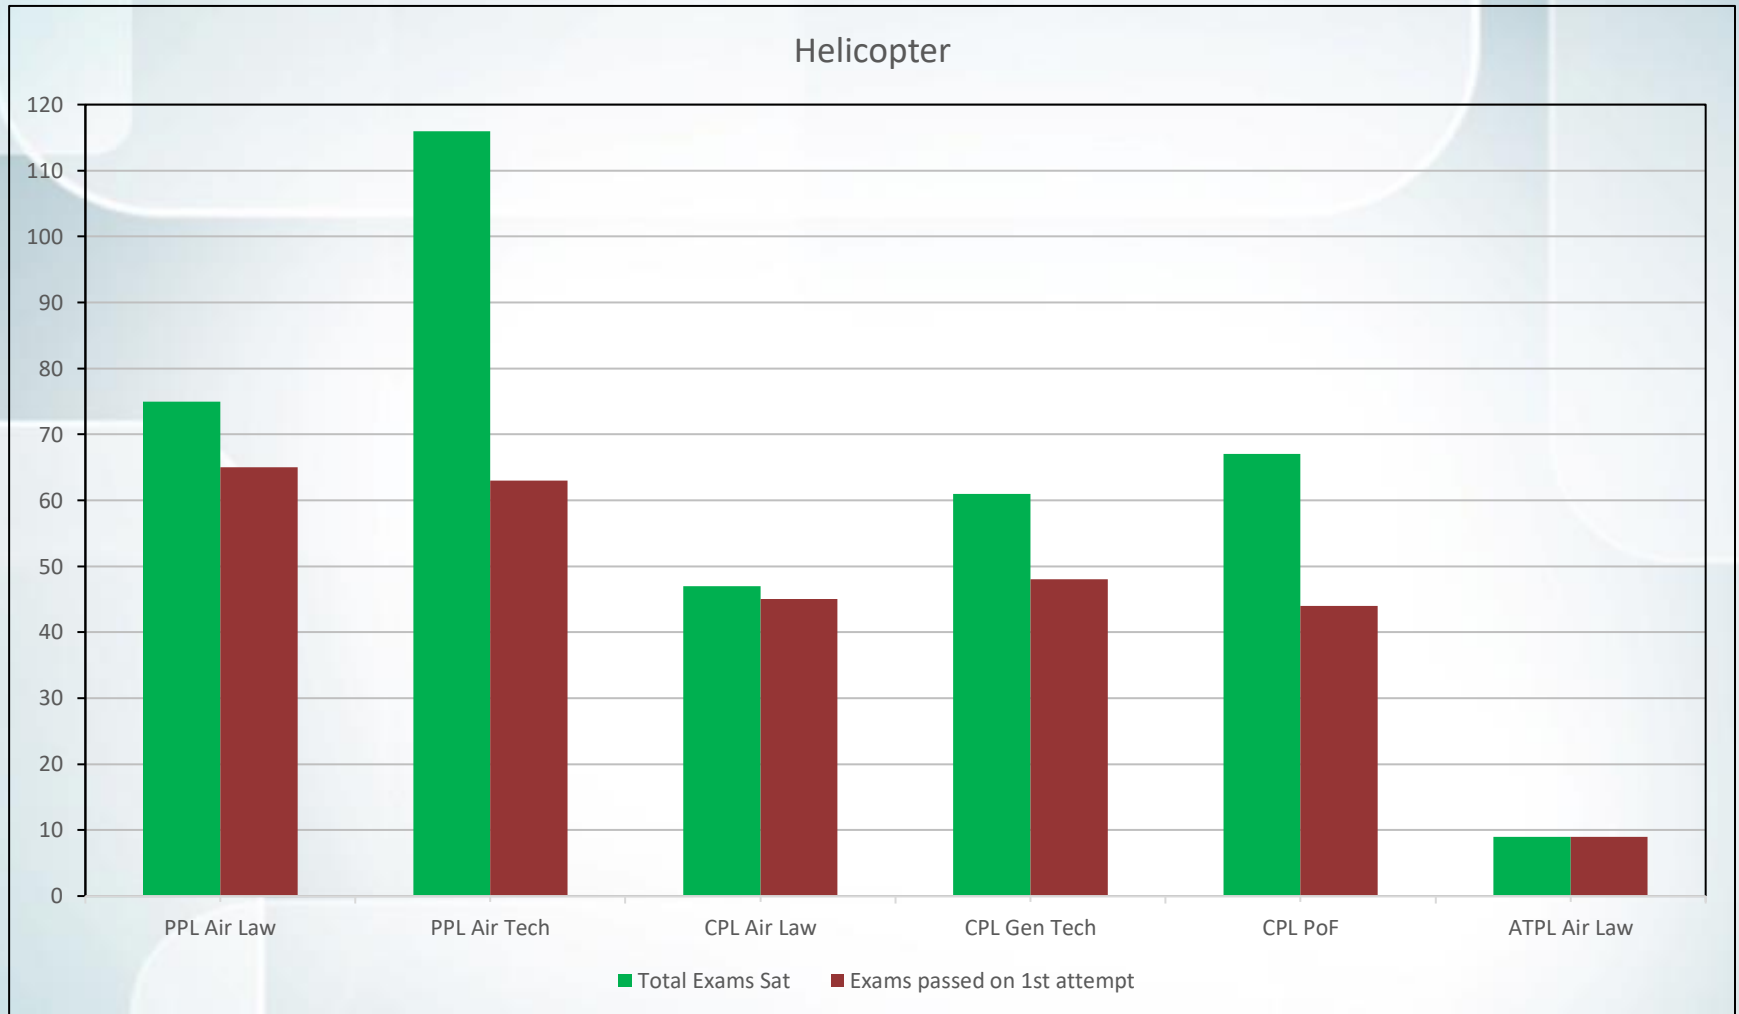

ATPL

* Total Exams Sat

* Exams Passed on 1st Attempt

IR & BTK EXAMS PASSED ON 1ST ATTEMPT 1 JANUARY – 31 DECEMBER 2022

IR & BTK

* Total Exams Sat

* Exams Passed on 1st Attempt

HELICOPTER EXAMS PASSED ON 1ST ATTEMPT 1 JANUARY – 31 DECEMBER 2022

* Total Exams Sat

* Exams Passed on 1st Attempt

SUMMARY OF FLIGHT TESTS

CPL, IR, B Cat & C Cat

1 JANUARY – 31 DECEMBER 2022

Notes:

1. The numbers are for the Jan – Dec 2022 period only; ‘total tests’ do not include any retests from the previous period.