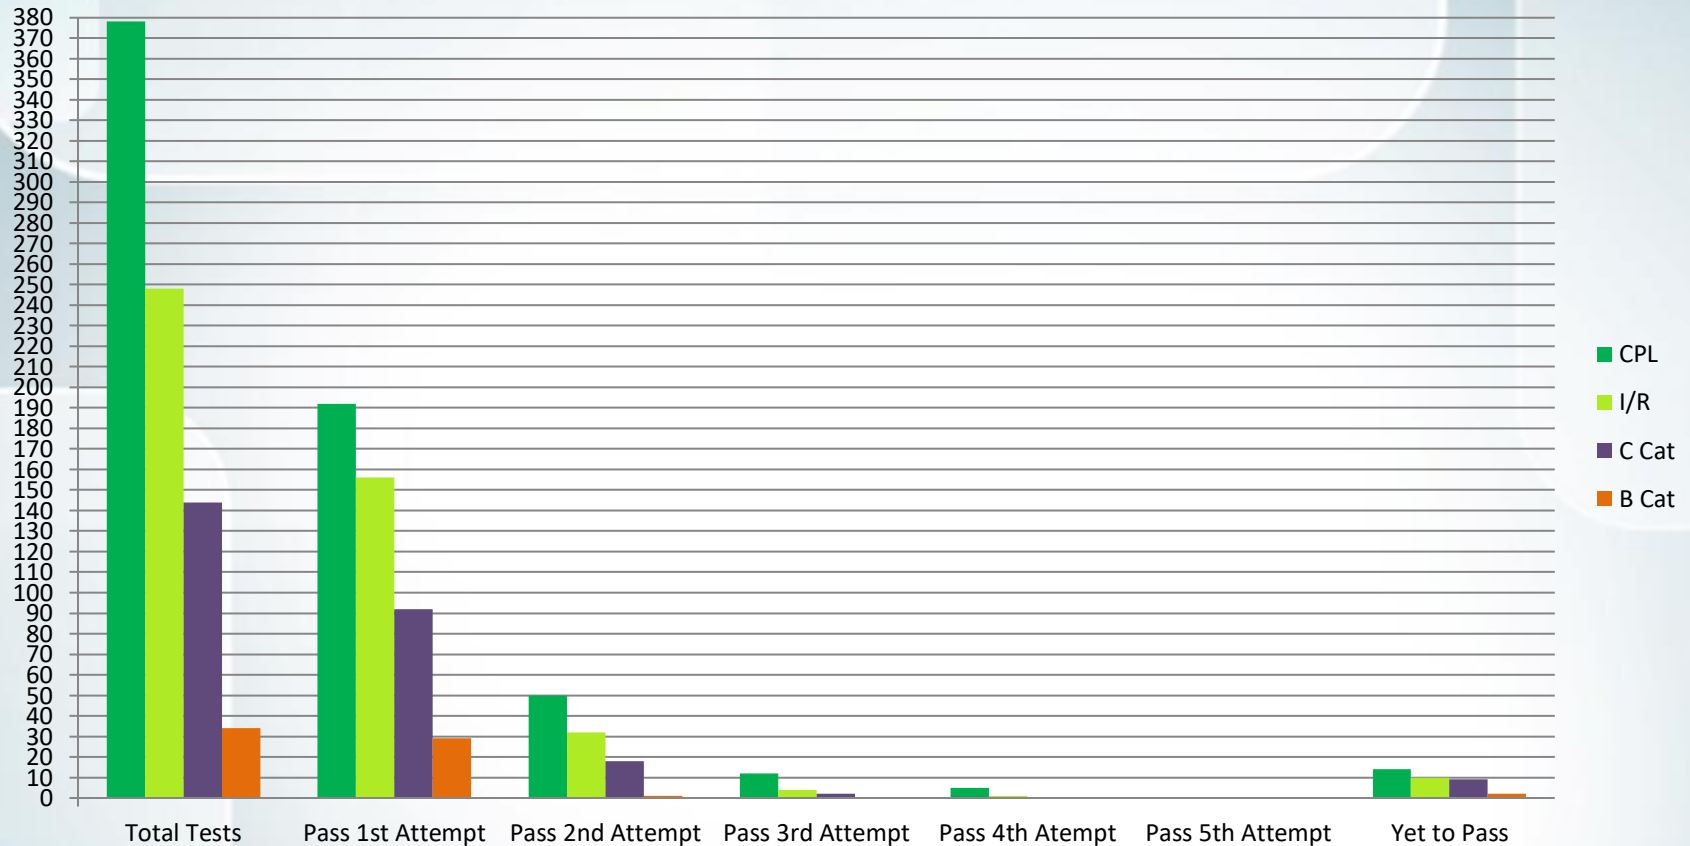

ATPL

* Total Exams Sat

* Exams Passed on 1st Attempt

IR & BTK EXAMS PASSED ON 1ST ATTEMPT 1 JANUARY – 31 DECEMBER 2022

IR & BTK

* Total Exams Sat

* Exams Passed on 1st Attempt

HELICOPTER EXAMS PASSED ON 1ST ATTEMPT 1 JANUARY – 31 DECEMBER 2022

* Total Exams Sat

* Exams Passed on 1st Attempt

SUMMARY OF FLIGHT TESTS

CPL, IR, B Cat & C Cat

1 JANUARY – 31 DECEMBER 2022

Notes:

1. The numbers are for the Jan – Dec 2022 period only; ‘total tests’ do not include any retests from the previous period.